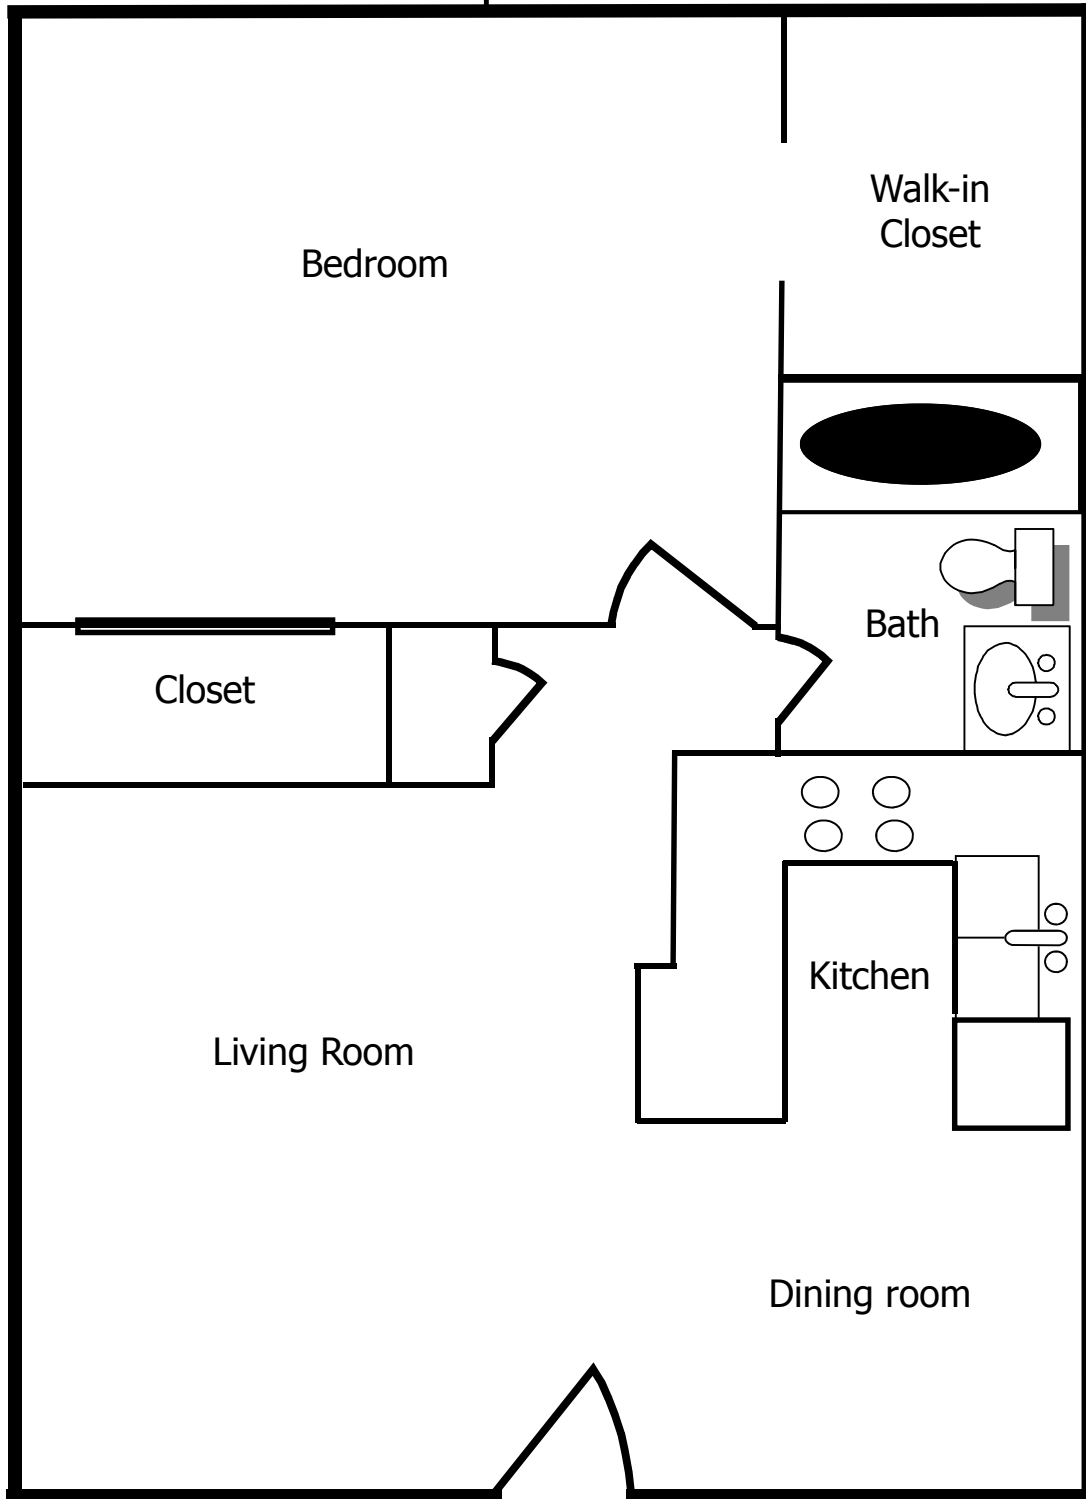

Lansdowne Apartments
Large One Bedroom 636 SF
Option B

Lansdowne

820 Malabu Dr
Lexington, KY 40502
(859) 278-7903